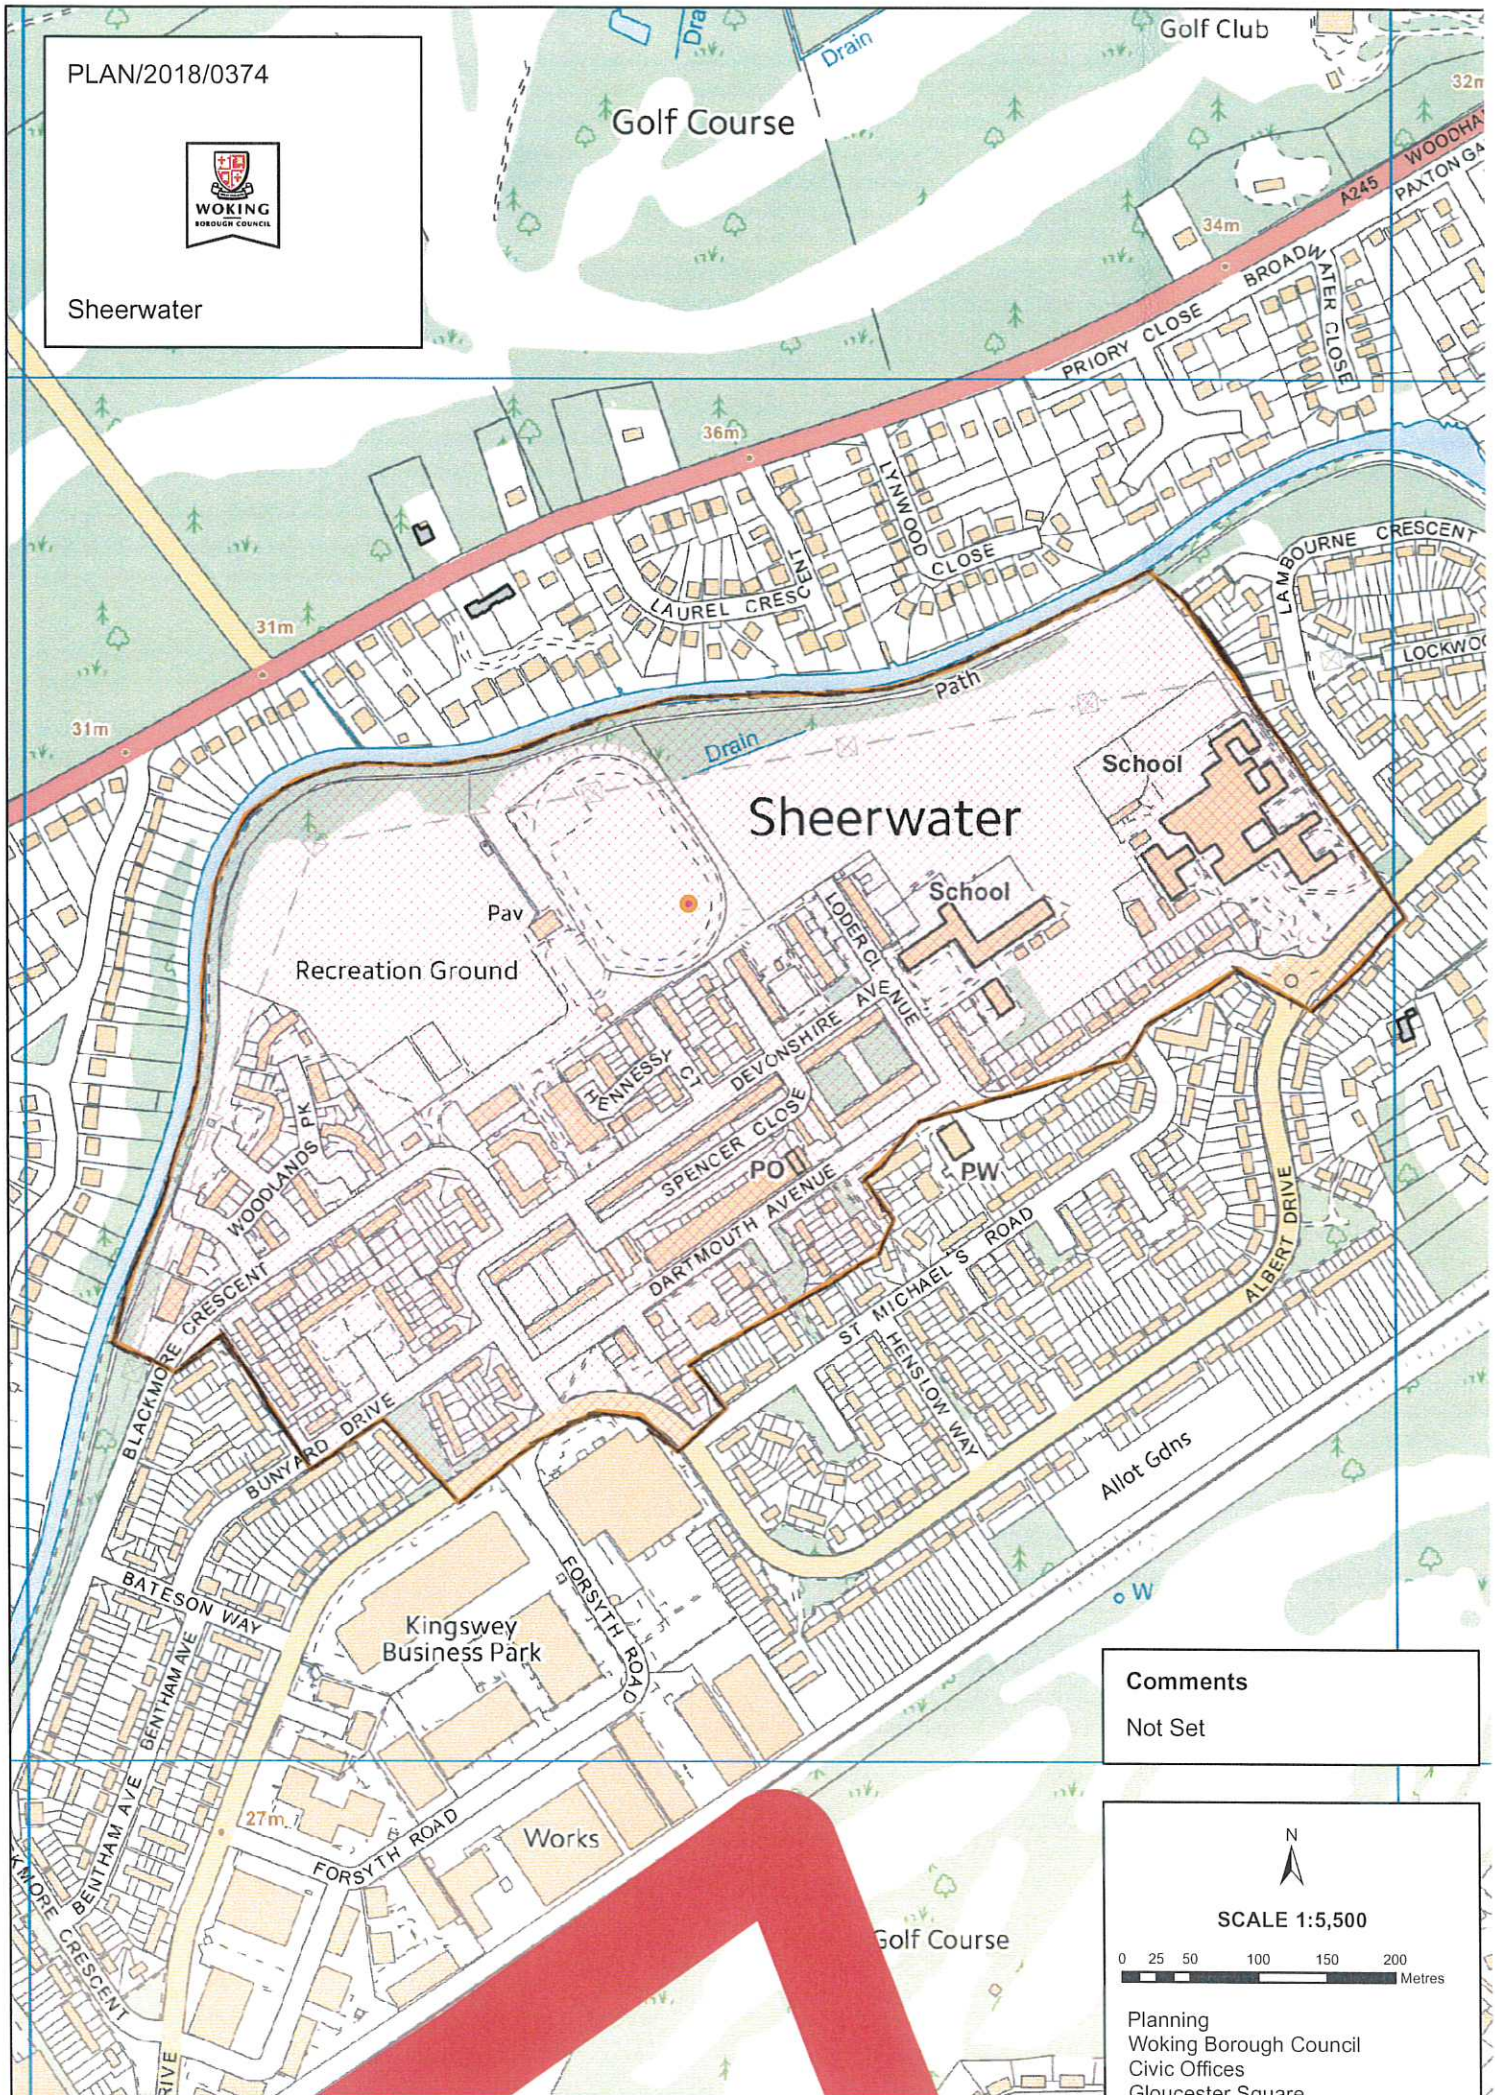

PLAN/2018/0374

Sheerwater

Comments
Not Set

N

SCALE 1:5,500

0 25 50 100 150 200 Metres

Planning
Woking Borough Council
Civic Offices
Gloucester Square
Woking, Surrey GU21 6YL